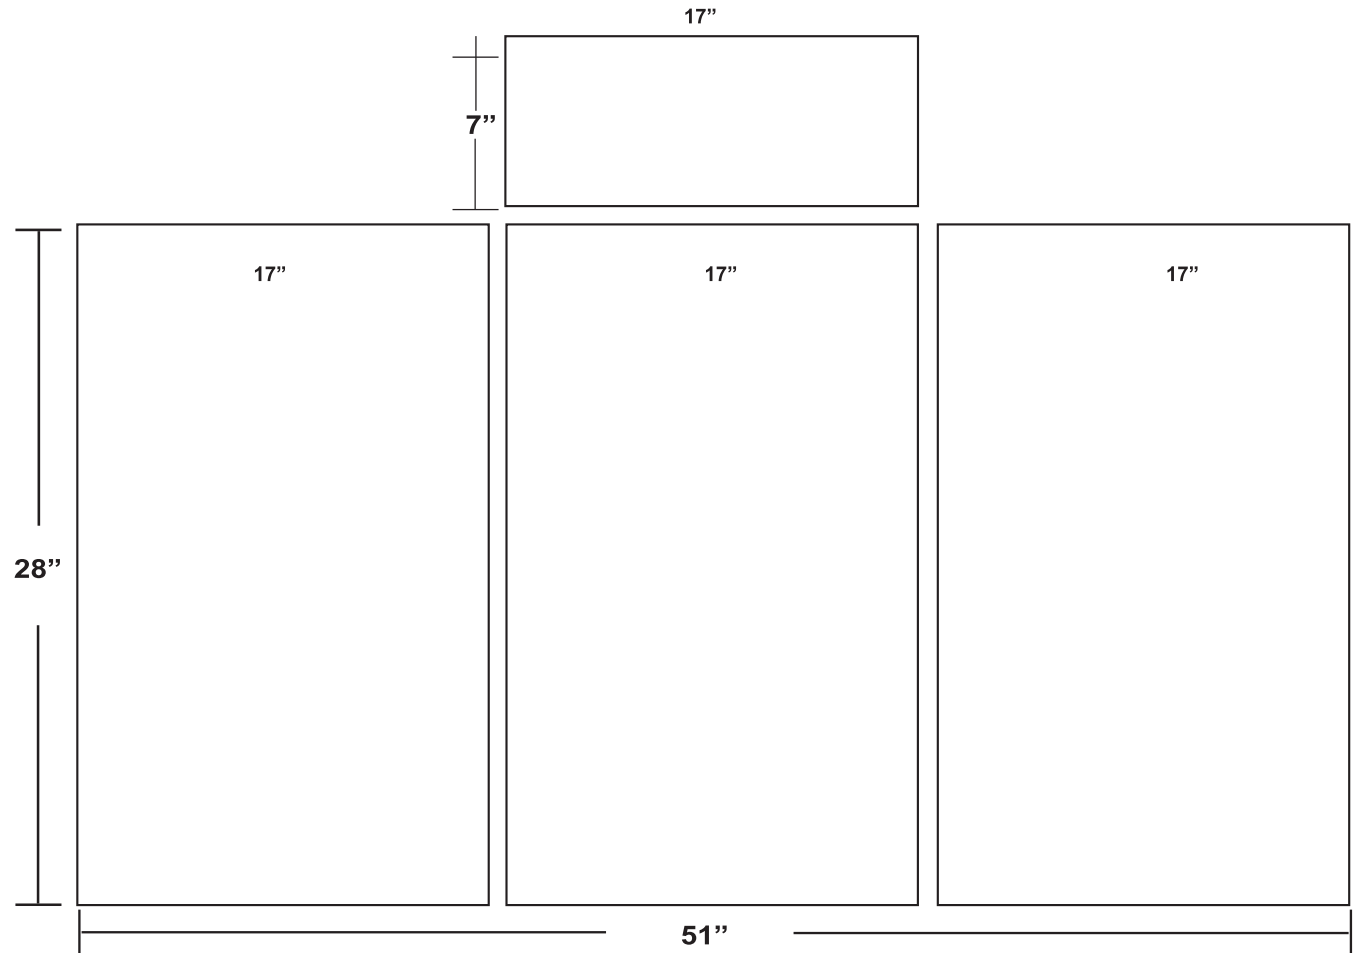

4' Fast Trak™ Table Top Display

Total Panel Size

51"W x 28"H

Total Header Size

17"W x 7"H

*Please keep all text and/or logos 1" from all sides.

*Digital products are printed CMYK (4 color) process from your file. If saved as RGB, art will be converted to CMYK.

*All images must be embedded and all fonts must be outlined