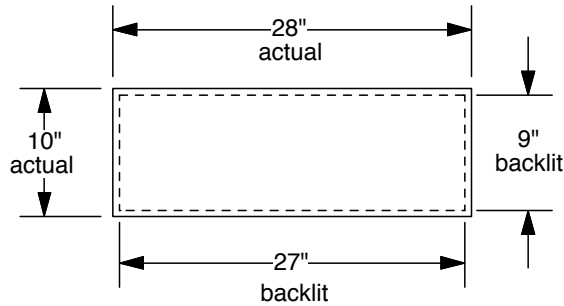

Kiosk #1 (SILVER)

HEADER GRAPHIC

backlit inkjet

MAIN GRAPHIC

inkjet mounted on white sintra

NOTE: Dashed lines represent areas hidden from view (inserted into extrusion)