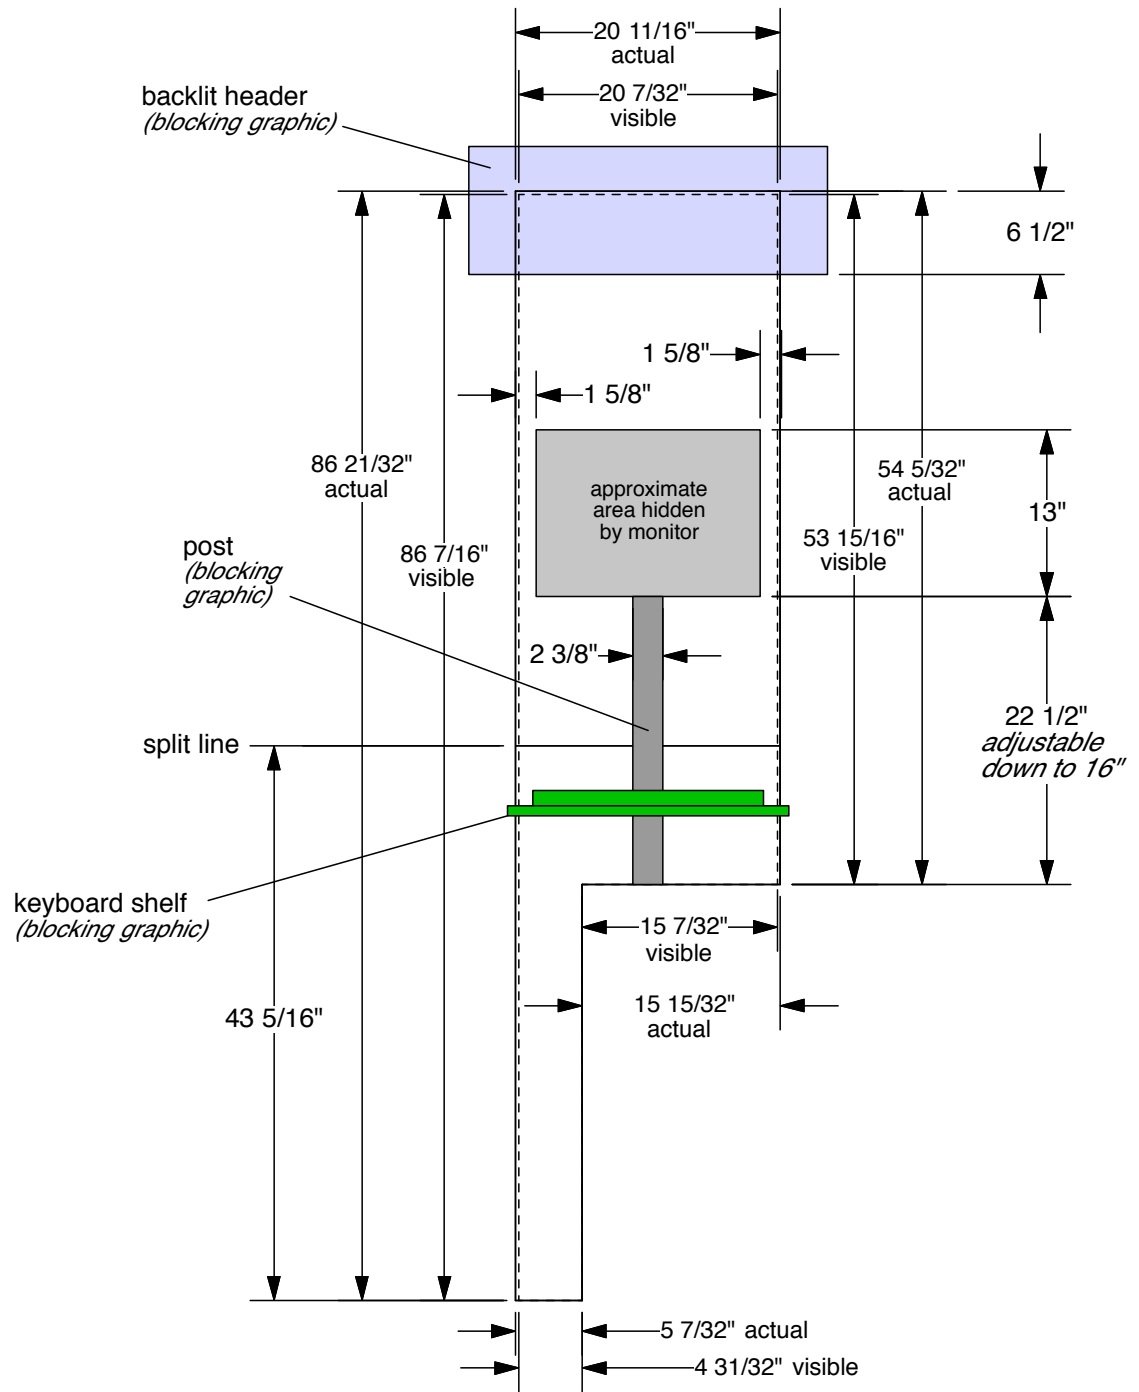

Kiosk #1 (SILVER)

HEADER GRAPHIC

backlit inkjet

MAIN GRAPHIC

inkjet mounted on white sintra

NOTE: Dashed lines represent areas hidden from view (inserted into extrusion)