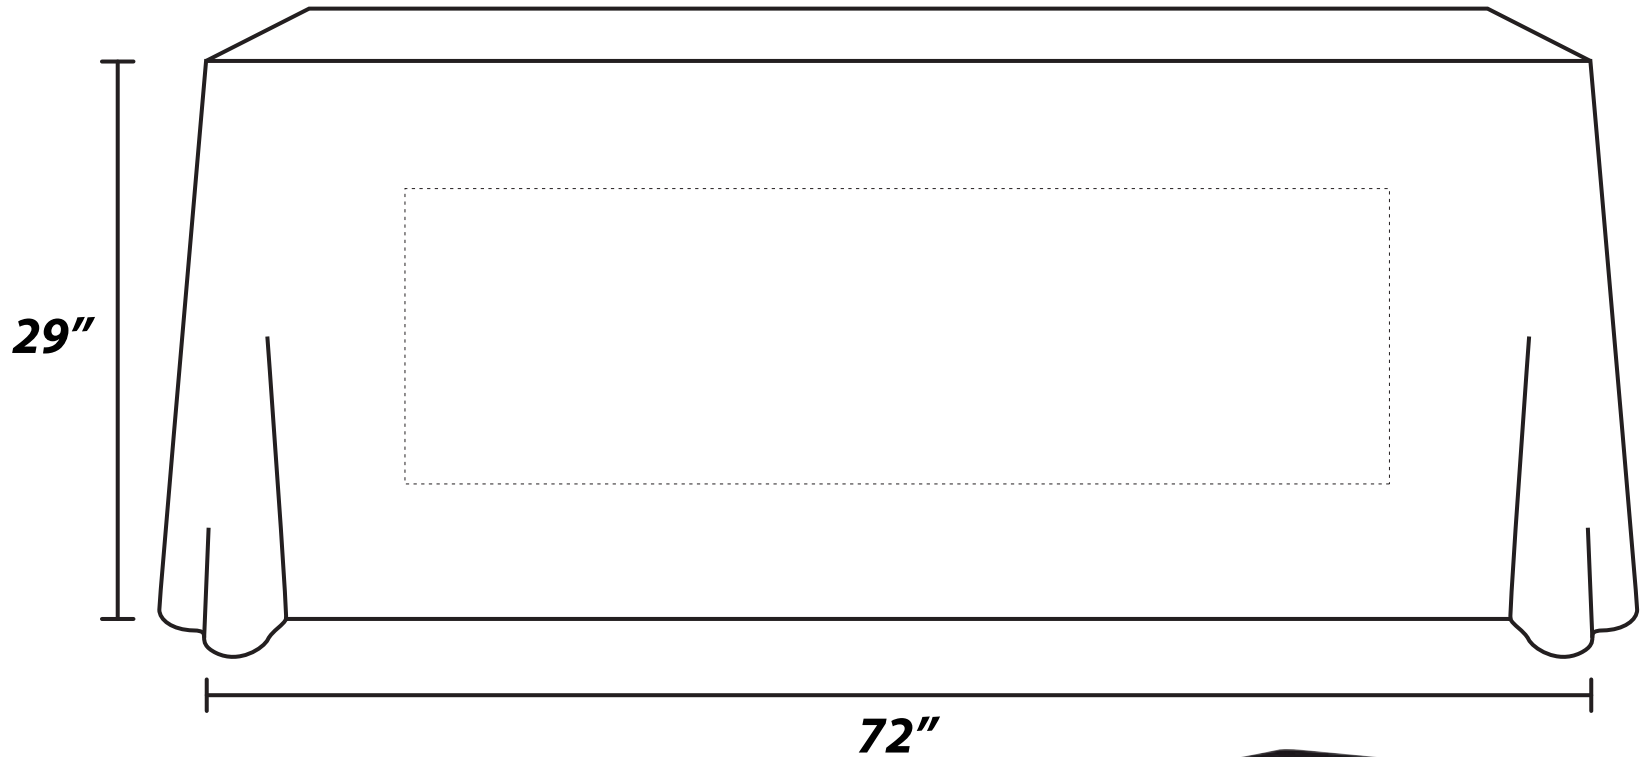

Digital Imprint

6' Standard Table Throw

Max Imprint Area

50" W x 15"H

*Choose from our imprint colors or send your file as print ready. PMS color matching is not guaranteed. All files will be printed as CMYK.