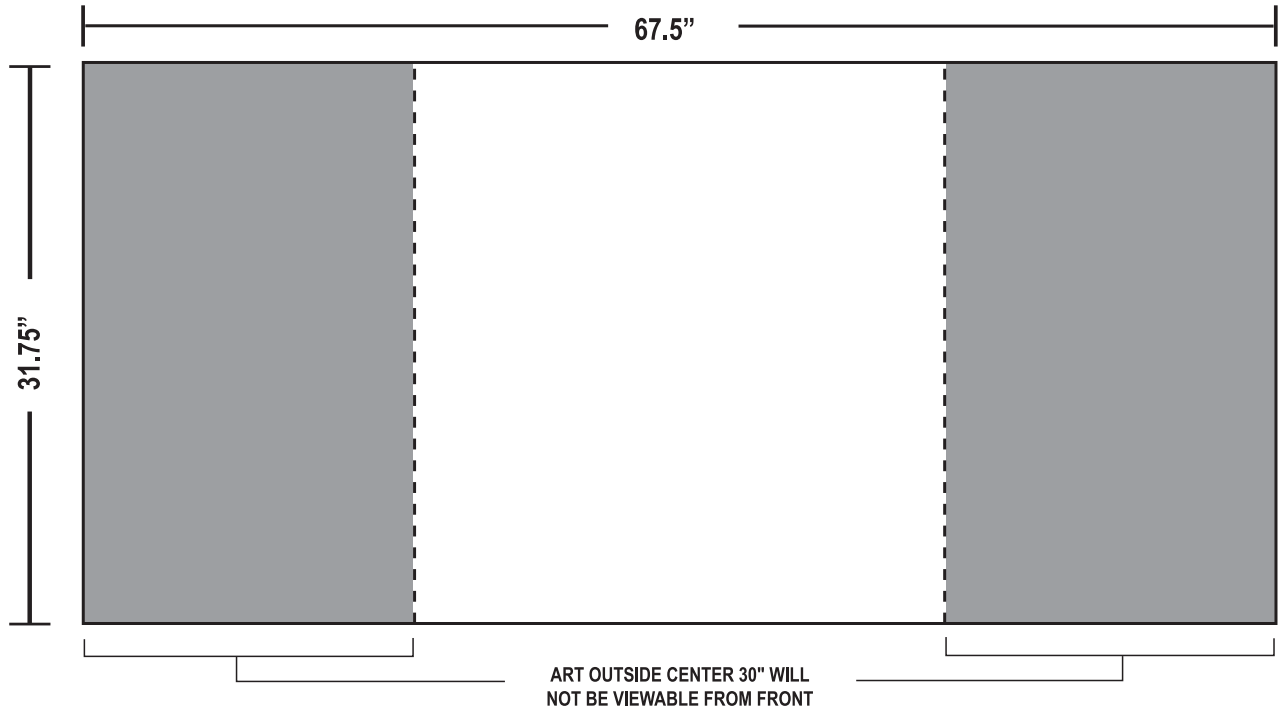

- Coal - PMS Black 6
- Silver - PMS 430
- Windsor - PMS 661
- Blaze - PMS 1805
- Regency - PMS 7421
- Gold Dust - PMS 139
- Apollo - PMS 1235
- Straw - PMS 465
- Emerald - PMS 3435
- Meadow - PMS 5545
- Savannah - PMS 323
- Niagra - PMS 652
- Blueberry - PMS 3015
- Bermuda - PMS 647
- Imperial - PMS 2757
- Cornflower - PMS 653
- Panama - PMS 7463
- Clover - PMS 3308
- Midnight - PMS 2767
- Galaxy - PMS 2695
- Malibu - PMS 726
- Paper Bark - PMS 437
- Outback - PMS 412
- Chalk - PMS Cool 1
- Cloud - PMS 7543
- Ghost Gum - PMS Warm 5
- Stone - PMS 7544
- Koala - PMS 424
- Granite - PMS 7450

**PRELUDE
FABRIC COLORS**

- Aegean - PMS 647
- Amber - PMS 139
- Ash - PMS 425
- Mist - PMS 5305
- Platinum - PMS 430
- Shadow - PMS Cool 9
- Venice - PMS 4675
- Taupe - PMS 437
- Flame - PMS 1807
- Madison - PMS 7421
- Stellar - PMS 2695
- Cobalt - PMS 2767
- Majestic - PMS 661
- Royal - PMS 2766
- Gump - PMS 3305
- Forest - PMS 3435
- Chestnut - PMS 412
- Eclipse - PMS Black 6

• PMS colors are for reference only.
• Slight shifts from PMS color may occur due to dye lot variations.
• PMS Color matching is not guaranteed.

Graphic Case-to-Counter Kit

- Frontrunner : Textured Velcro® Receptive Fabric
- Prelude: Smooth Velcro® Receptive Fabric

Total Visual Area
30"W x 31.75"H

Total Graphic Area
67.5"W x 31.75"H

---

*Please keep all text and/or logos 1" from all sides.

*Display shown with graphic or fabric wrap.

*Digital products are printed CMYK (4 color) process from your file.

*All images must be embedded and all fonts must be outlined

ACCEPTABLE FILE FORMATS:

- Adobe Illustrator (.ai, .pdf, .eps)
- All Fonts Outlined/Images Embedded

- 100 DPI AT 100%
- Adobe Photoshop - .psd .tif, or .jpg